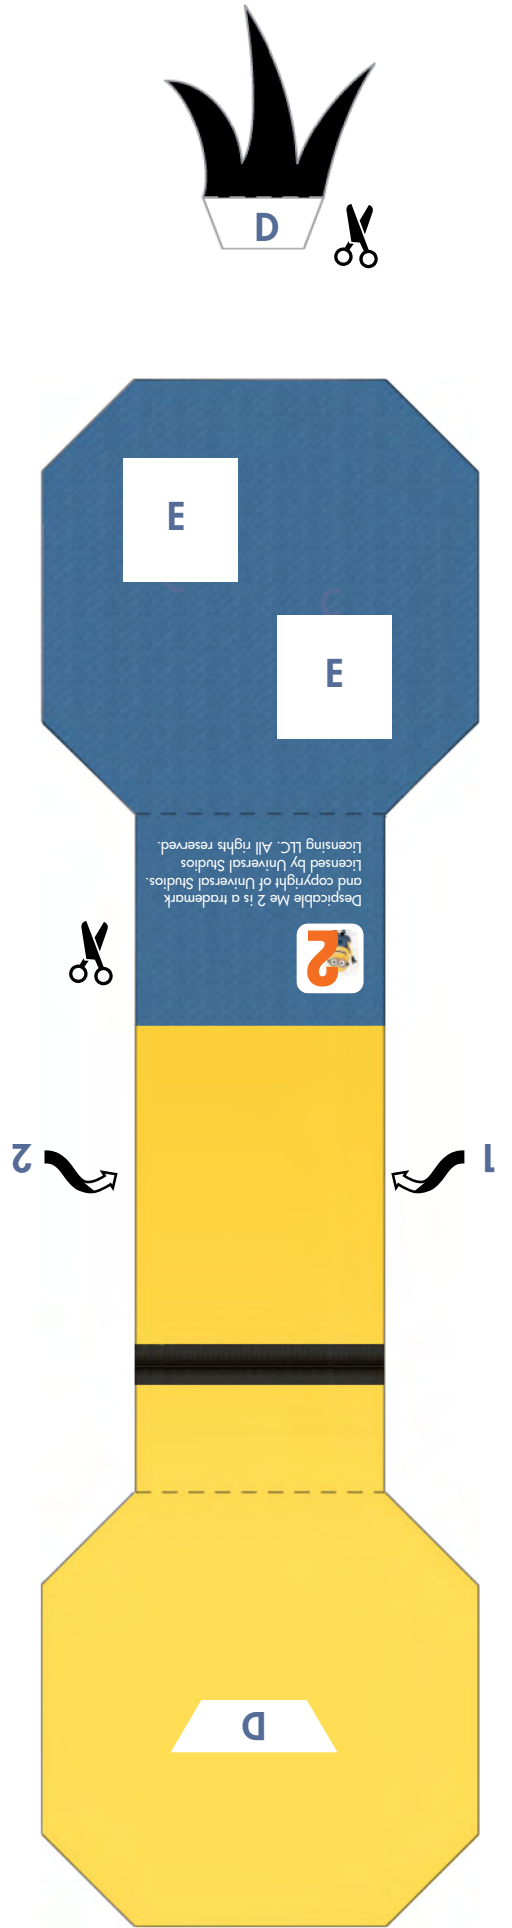

CREATE YOUR OWN DESPICABLE ME2 PAPERCRAFT

CUT OUT ITEMS

1.

FOLD ITEMS

2.

GLUE YOUR
PAPERCRAFT

3.

DOWNLOAD YOUR STARS OF DESPICABLE ME 2
@ WWW.UHU-BTS.COM

UHU[®]
glues anything, anytime.

=

! Are you having difficulties with assembling the three-dimensional eye? Cut out this two-dimensional one and glue it to the provided plain (A).

mind the direction of arrows