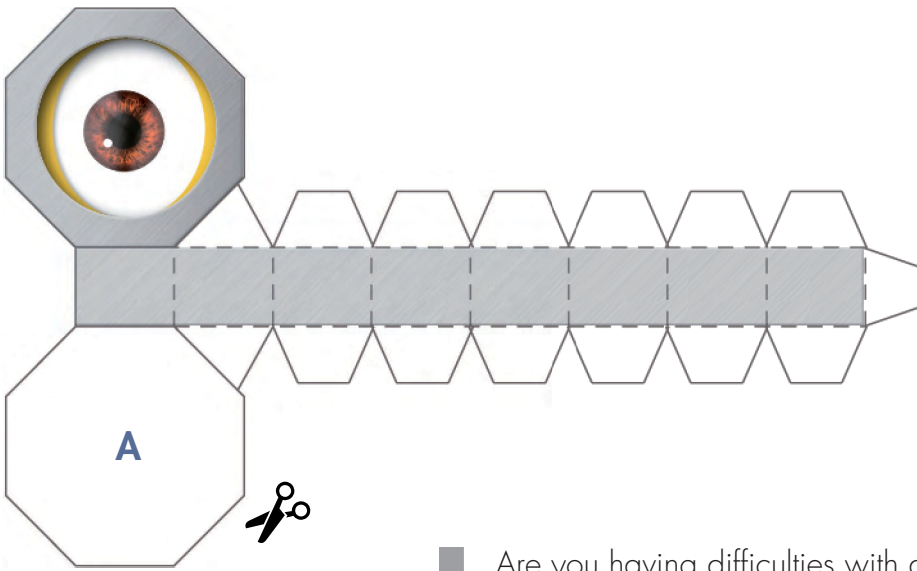

CREATE YOUR OWN DESPICABLE ME2 PAPERCRAFT

CUT OUT ITEMS

1.

FOLD ITEMS

2.

GLUE YOUR
PAPERCRAFT

3.

DOWNLOAD YOUR STARS OF DESPICABLE ME 2
@ WWW.UHU-BTS.COM

UHU[®]
glues anything, anytime.

=

! Are you having difficulties with assembling the three-dimensional eye? Cut out this two-dimensional one and glue it to the provided plain (A).

mind the direction of arrows