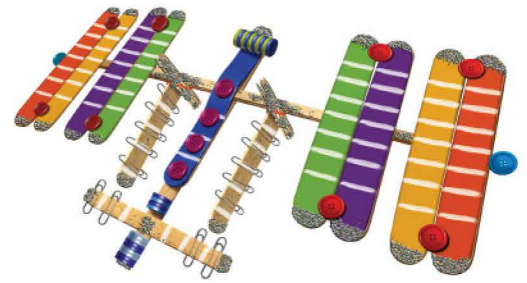

# SPACE STATION CHALLENGE

Face off against your family members in a hilarious hands-on race to design a mini space station! Each family member will design and build his or her own space station using toothpicks, popsicle sticks, glue, and other household materials. Here's the catch: You have to follow the rules!

1. Players are welcome to use unlimited toothpicks, popsicle sticks, and glue for their projects, but must collect all of their other materials before starting to build. After construction begins, no materials other than the unlimited supplies can be added.
2. Each player must use at least three (any three) of the following materials:
  - Coins
  - Rubber bands
  - Marbles
  - Something edible
  - Paper clips
  - Any household item not being used by another builder!
3. Before construction starts, each family member will donate one type of building material to another player, so that while you're all giving away your stock in that material, you're gaining a different building resource altogether. Go around the room one time, so that each player gets a turn to donate, but also gains a NEW material to help him or her build.
4. It's GO time. Players get exactly one hour to complete their stations. See the illustration above for help. When the timer rings, hands off.
5. After the glue and paint dry, each player will judge the other stations on a scale of 1 (hated it) to 5 (loved it). Who's the master space station builder? Tally the points to find out!

## See *Earth to Echo* in theaters July 2, 2014!

Set out on a secret adventure along with middle school best friends Tuck, Munch, Alex, and Emma as they work together to crack a series of strange encoded messages on their cell phones. The team ends up way over their heads when they discover a mysterious creature from another world who desperately needs their help. The epic, suspenseful, and exciting journey that follows will change their lives forever.