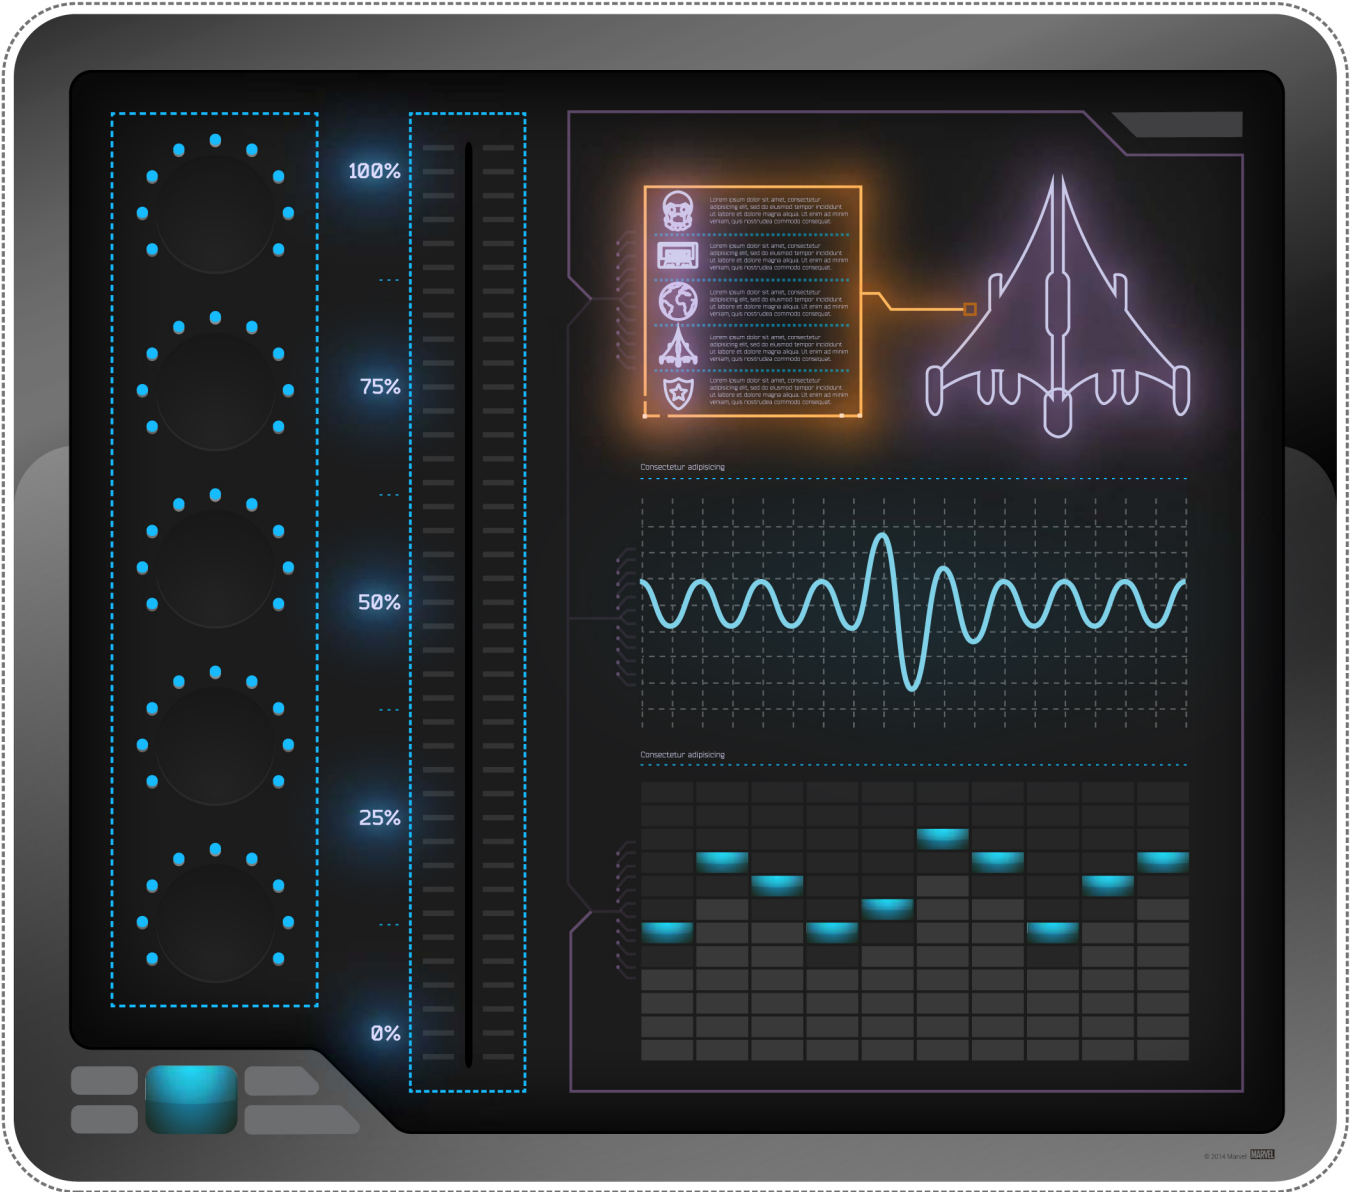

SHIP CONSOLE

Ask an adult to cut out your own Milano spaceship console.

Cut out the console buttons for maximum control!

SHIP CONSOLE

Ask an adult to cut out your own Milano
spaceship console.

Cut out the console buttons for maximum control!

SHIP CONSOLE

Ask an adult to cut out your own Milano spaceship console.

Cut out the console levers for maximum control!