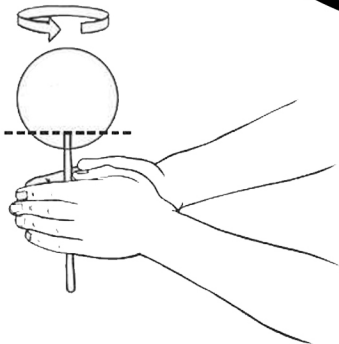

SlugTerra Spinner

To Make:

1. Cut out Each Circle
2. Find a pencil or stick
3. Glue The Backs of the circle together with the pencil or stick in the middle
4. Let Dry
5. When Dry spin it fast to see the slugs

<http://www.SKGaleana.com>

This is for your personal use only

© 2014 Copyright SKGaleana See <http://www.SKGaleana.com> for more information