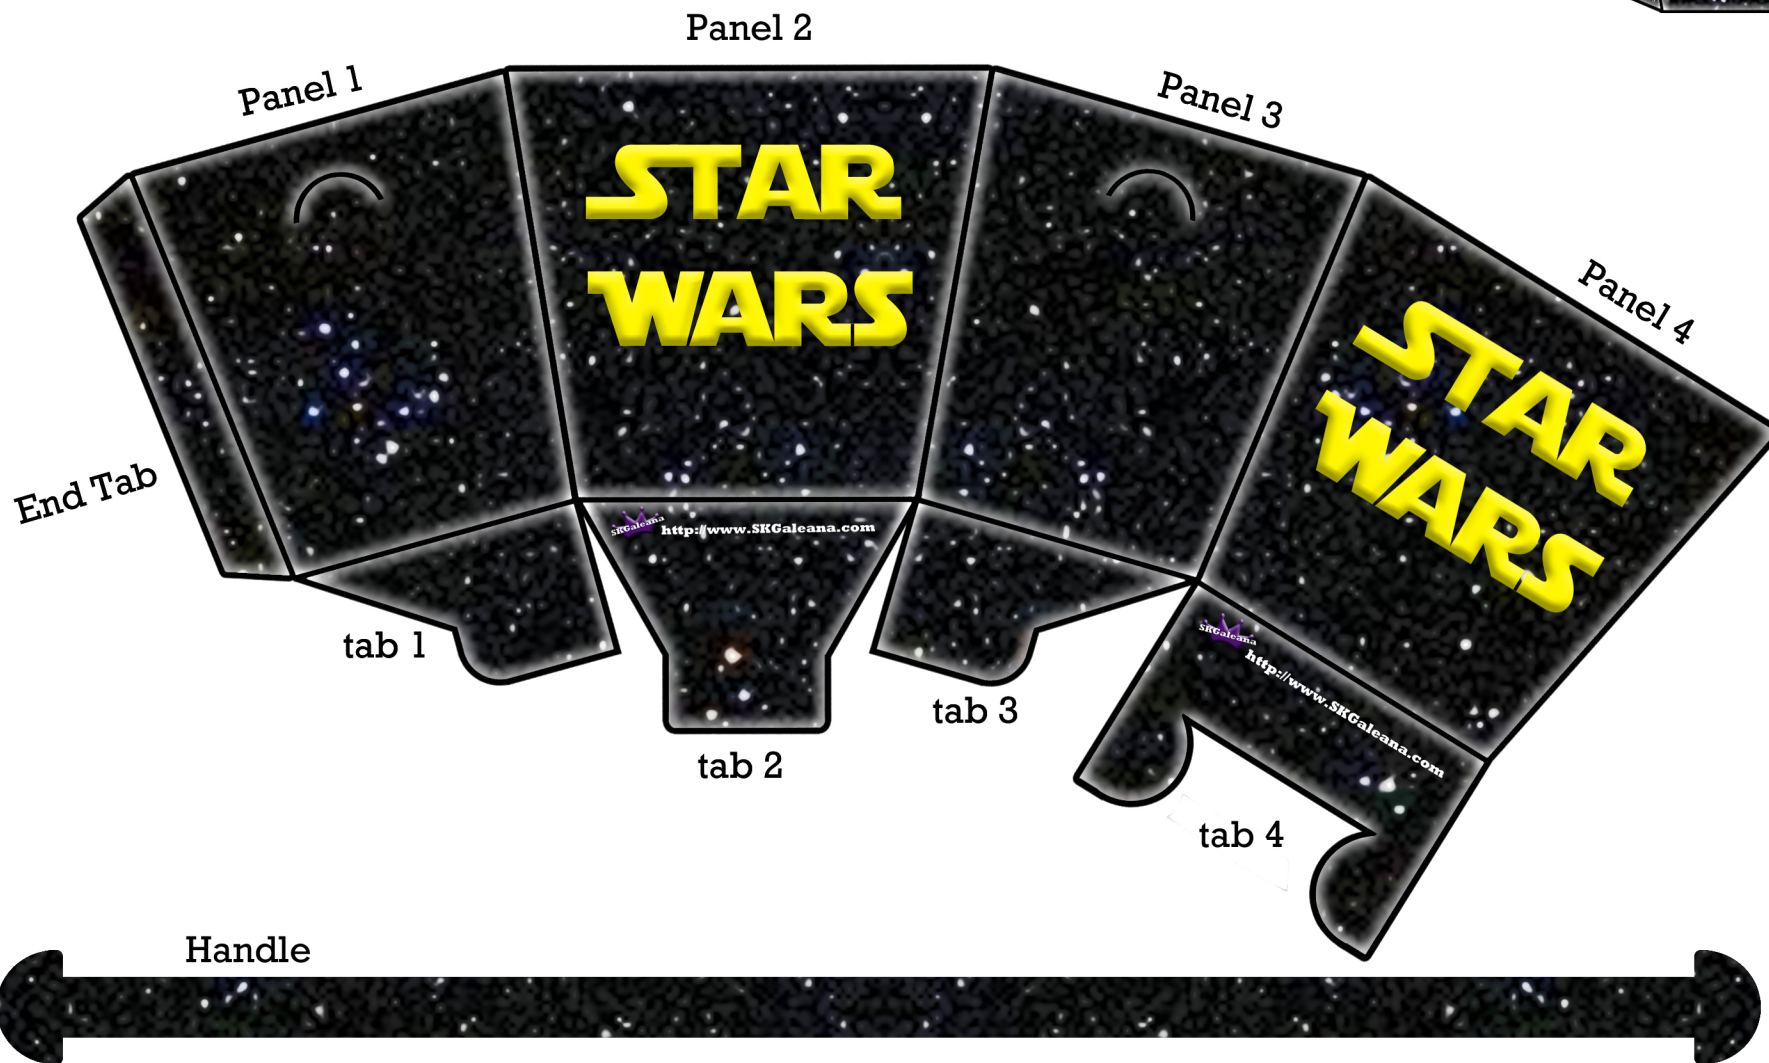

STAR WARS TREAT BOX

To Make:

1. Print on card stock
2. Cut out around outer edge and cut around the half circles (The Handle will slide through the holes)
3. Fold along all solid inner lines
4. Glue End Tab to the back side of Panel 4
5. To close Bottom:
 - ~Fold Down Tab 4
 - ~Fold Tab 1 and 3 on top of tab 4
 - ~Fold Tab 2 under Tab 4
5. Display and Enjoy