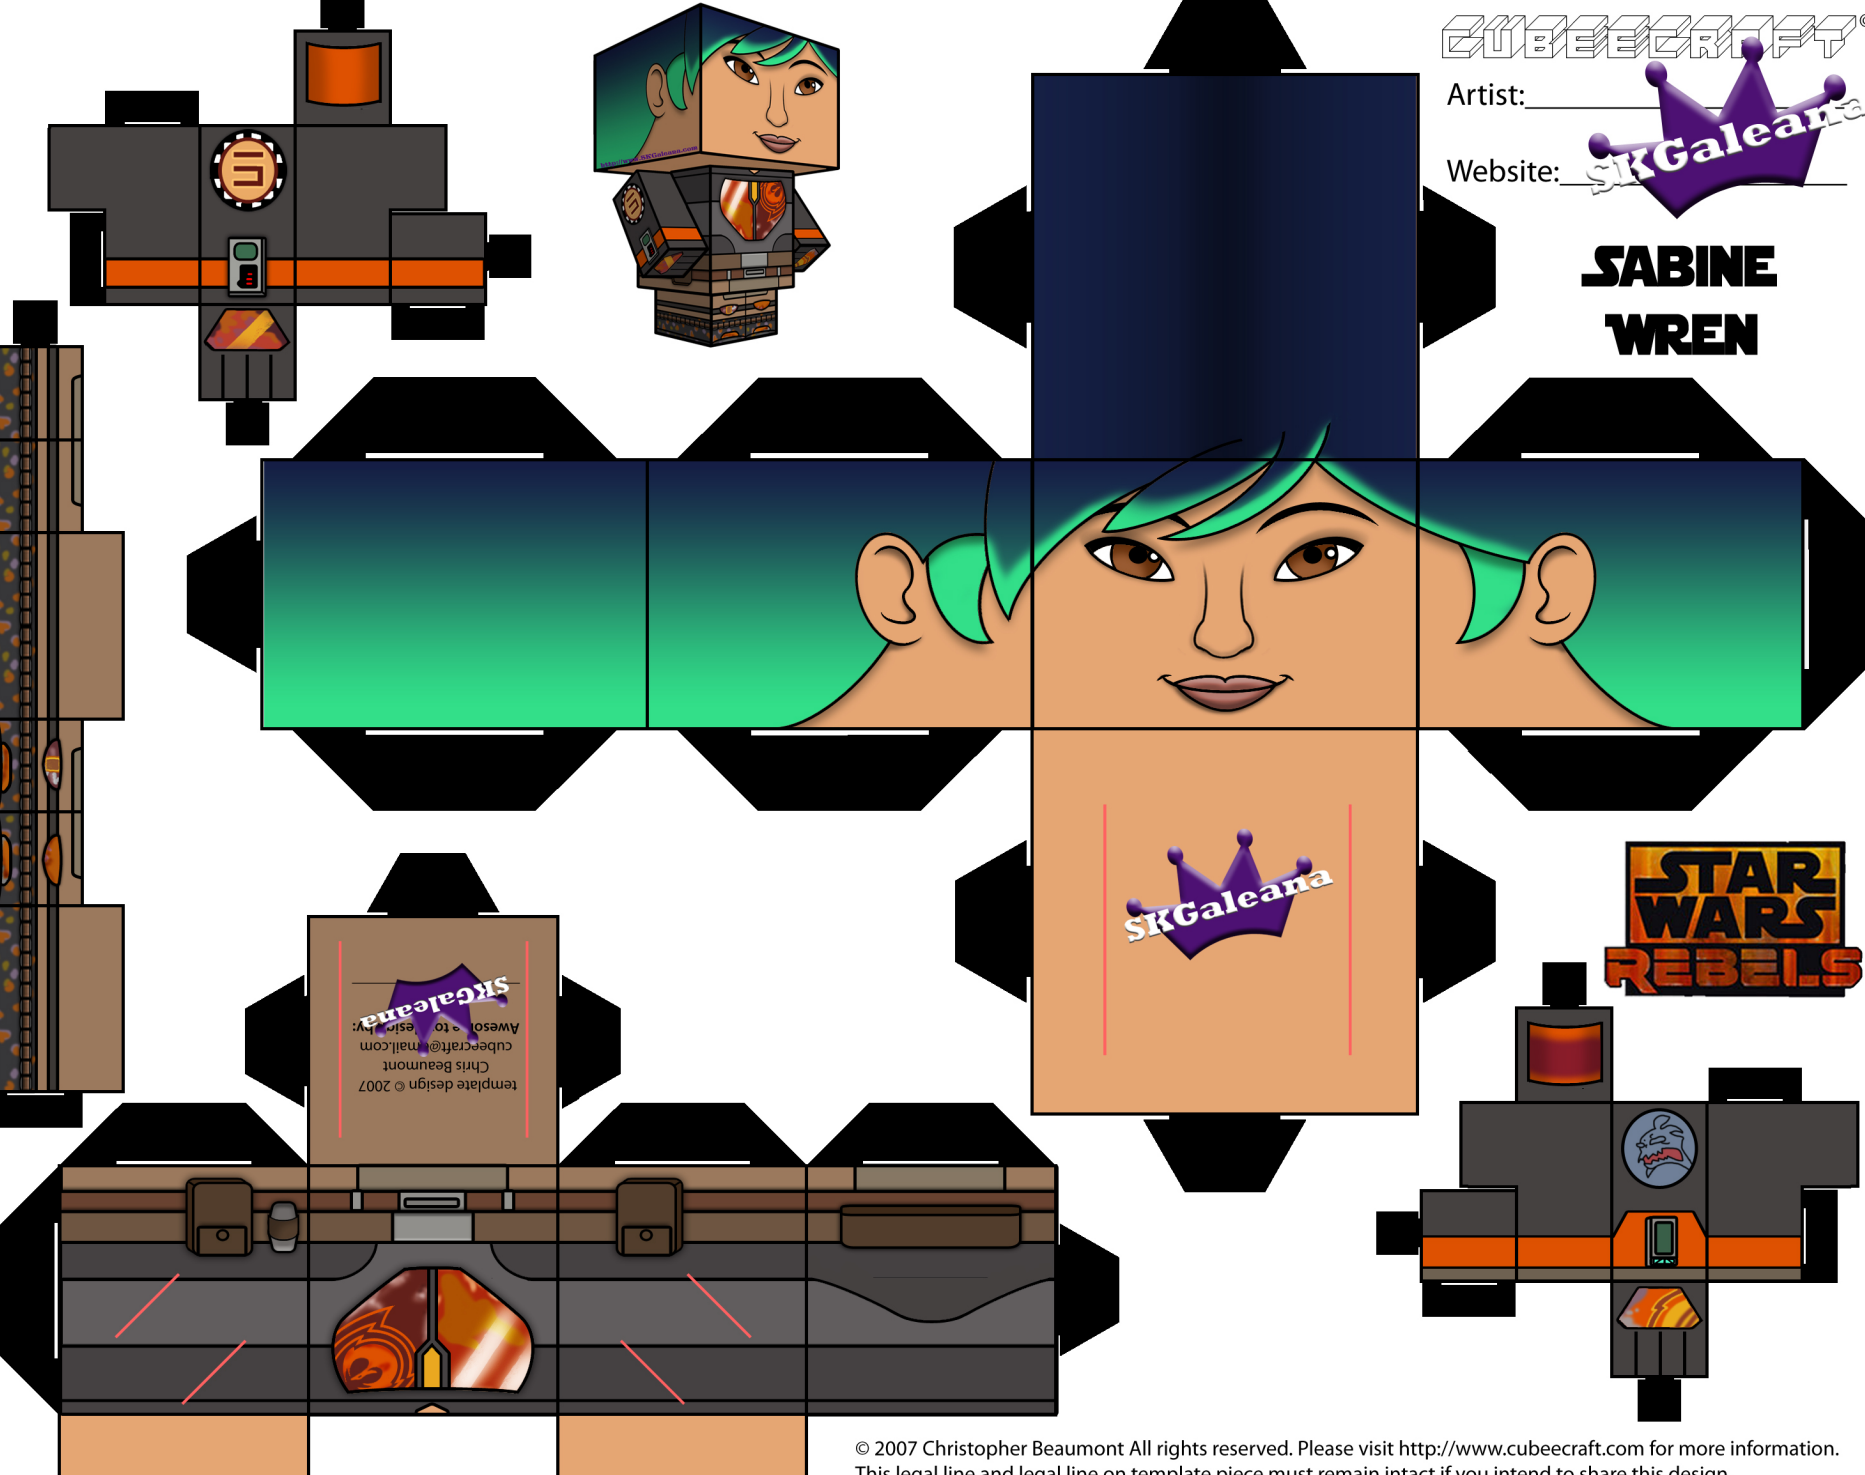

SABINE WREN

template design © 2007
Chris Beaumont
cubecraft@mail.com
Awesome to
SKGaleana