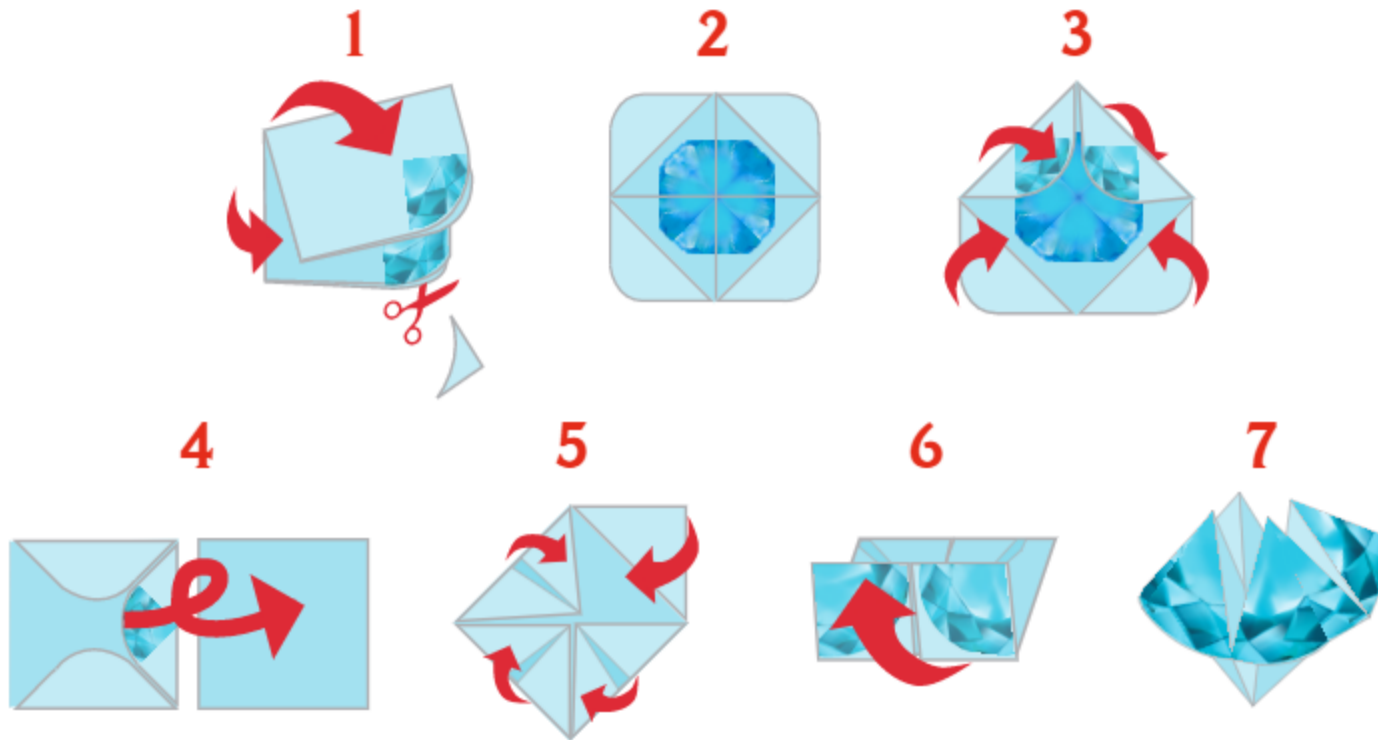

## Interactive Scepter Jewel Instructions:

1. Print out the pages.
2. Cut\* out the Jewel and fold using the folding instructions.
3. Read How To Play.

\*Note: Cutting is intended for grown-ups only.

### Folding Instructions:

## Discover your inner crown princess! How To Play!

1. Slide your thumbs and fingers under the four flaps.
2. Choose a word on one of the four flaps.
3. Close and open the jewel, one time for each letter in the word.
4. Leave it open to see the qualities of a Crown Princess inside.
5. Choose a quality, and close and open the jewel, one time for each letter in the word, leaving it open at the end.
6. Repeat step 5.
7. Choose a quality and open the inner flap to reveal your special message from Elena!

Cut along line