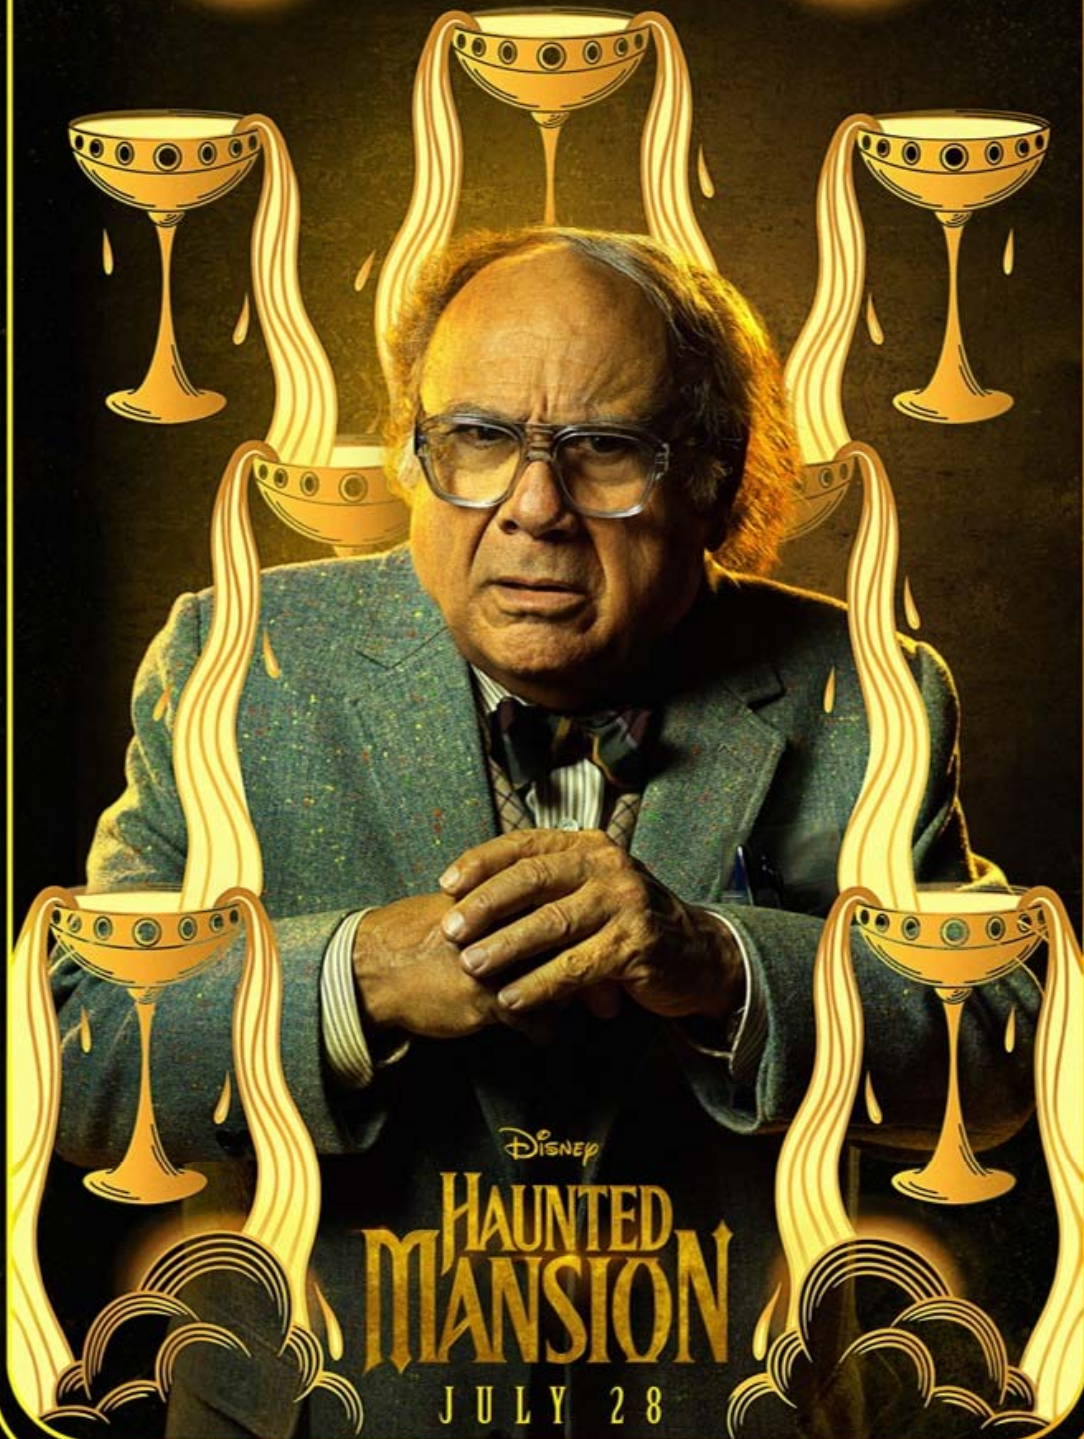

THE
CUPS

Disney
**HAUNTED
MANSION**
JULY 28