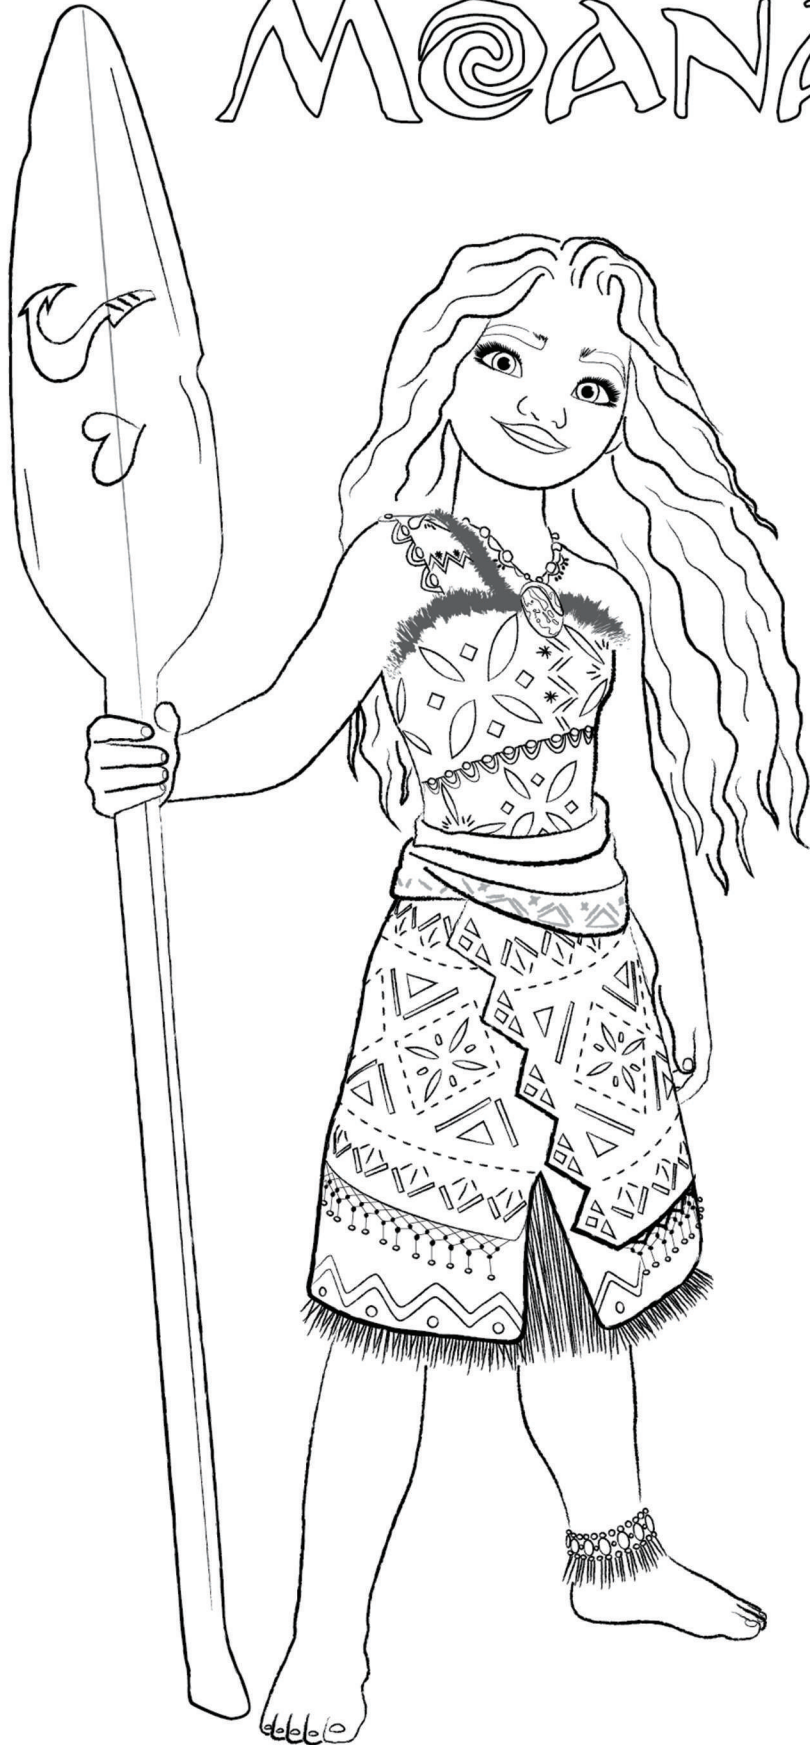

Disney
MOANA 2

ONLY IN THEATERS

ACTIVITY PACK

Disney
MOANA 2

Disney
MOANA 2

Disney
MOANA 2

CAN YOU SPOT THE DIFFERENCE?

7 Differences to find!

1. Red circle 2. Rope knots 3. Kakamora face 4. Flower crown 5. Starfish 6. Green feather 7. Extra Kakamora

Disney
MOANA 2

CAN YOU SPOT THE DIFFERENCE?

7 Differences to find!

1. Orange flower 2. Clear sand 3. Boats in the distance 4. The big sail design 5. Birds 6. Mountains 7. Pua and Heihei!

Disney
MOANA 2

MAKE YOUR OWN: FLOWER CROWN

YOU WILL NEED:

- Scissors
- A gluestick

INSTRUCTIONS:

1. Cut out the headband strips and glue them together
2. Cut out all the leaves and flowers, curl their edges with scissors and glue onto the headband.

GLUE

GLUE

A MAZE THROUGH THE OCEAN

Can you help Moana sail back to her island?

START HERE!

MOANA 2